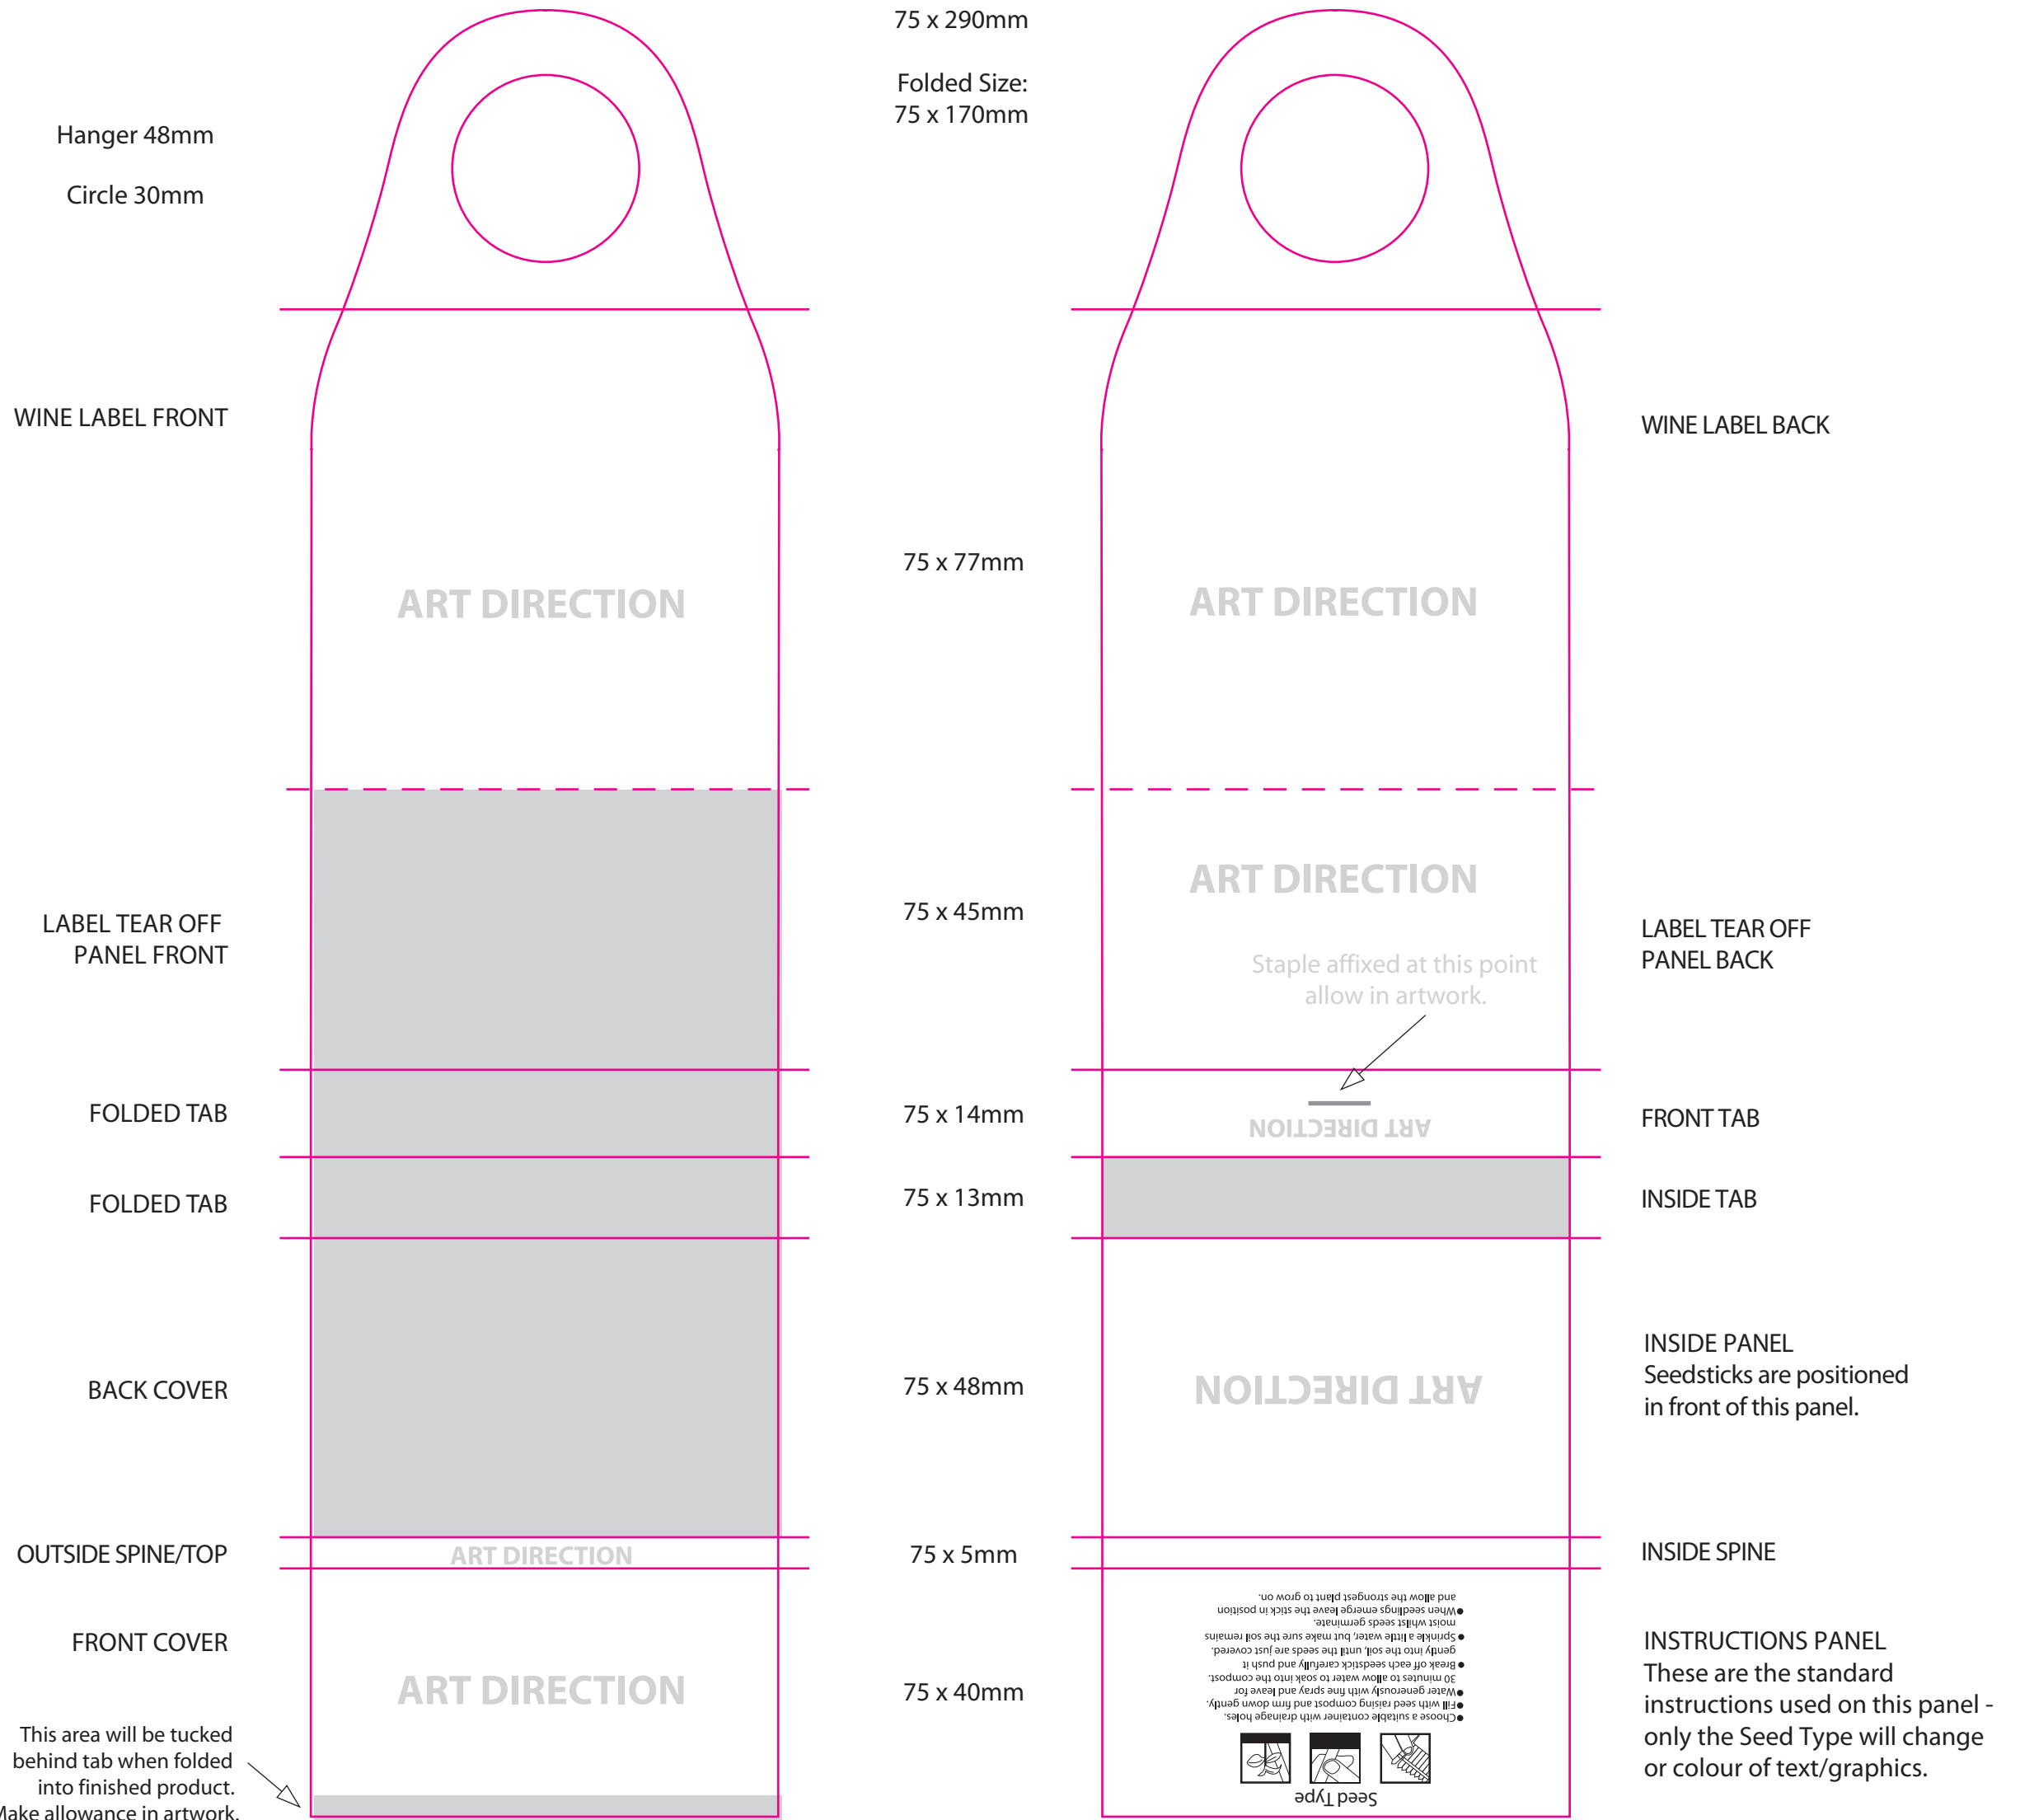

All shaded areas will not be seen in final product

Please allow 2.5mm bleed off all edges

Overall Size:
75 x 290mm

Folded Size:
75 x 170mm

Hanger 48mm

Circle 30mm

WINE LABEL FRONT

ART DIRECTION

75 x 77mm

WINE LABEL BACK

ART DIRECTION

LABEL TEAR OFF
PANEL FRONT

75 x 45mm

ART DIRECTION

LABEL TEAR OFF
PANEL BACK

Staple affixed at this point
allow in artwork.

FOLDED TAB

75 x 14mm

ART DIRECTION

FRONT TAB

FOLDED TAB

75 x 13mm

INSIDE TAB

BACK COVER

75 x 48mm

ART DIRECTION

INSIDE PANEL
Seedsticks are positioned
in front of this panel.

OUTSIDE SPINE/TOP

ART DIRECTION

75 x 5mm

INSIDE SPINE

FRONT COVER

ART DIRECTION

75 x 40mm

Seed Type

INSTRUCTIONS PANEL
These are the standard
instructions used on this panel -
only the Seed Type will change
or colour of text/graphics.

This area will be tucked
behind tab when folded
into finished product.
Make allowance in artwork.