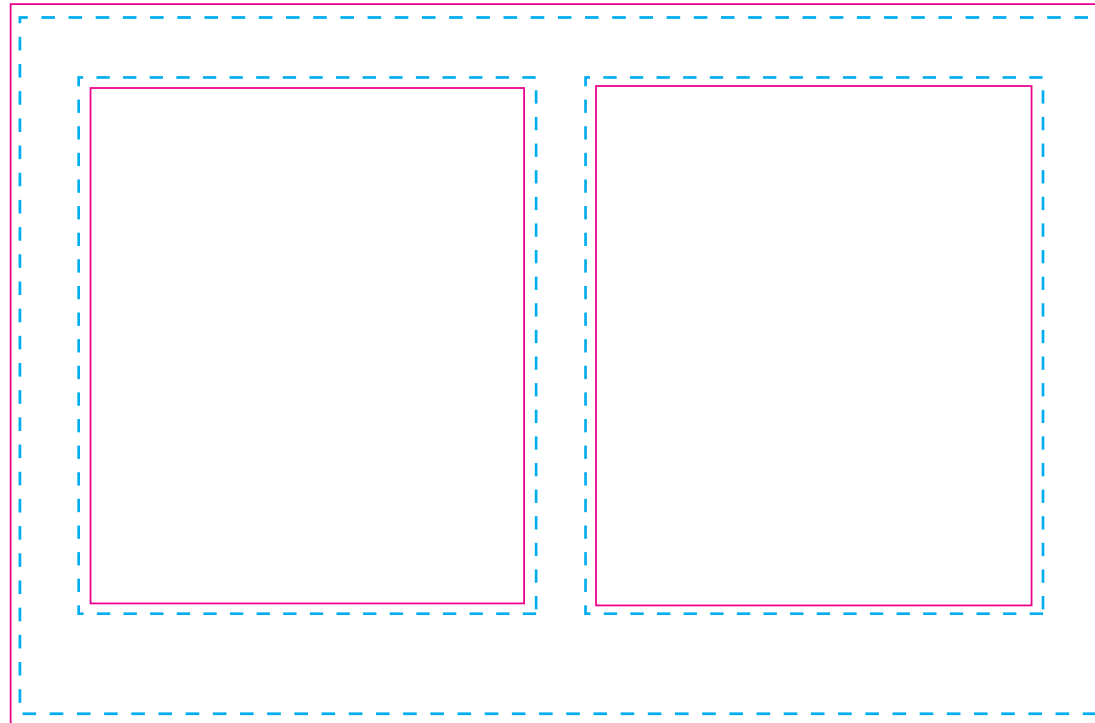

1:1 PF6 - Side by Side

Magnet size 90mm x 145mm
Cut out size is 57mm x 68mm
Allow 2.5 mm bleed off all edges