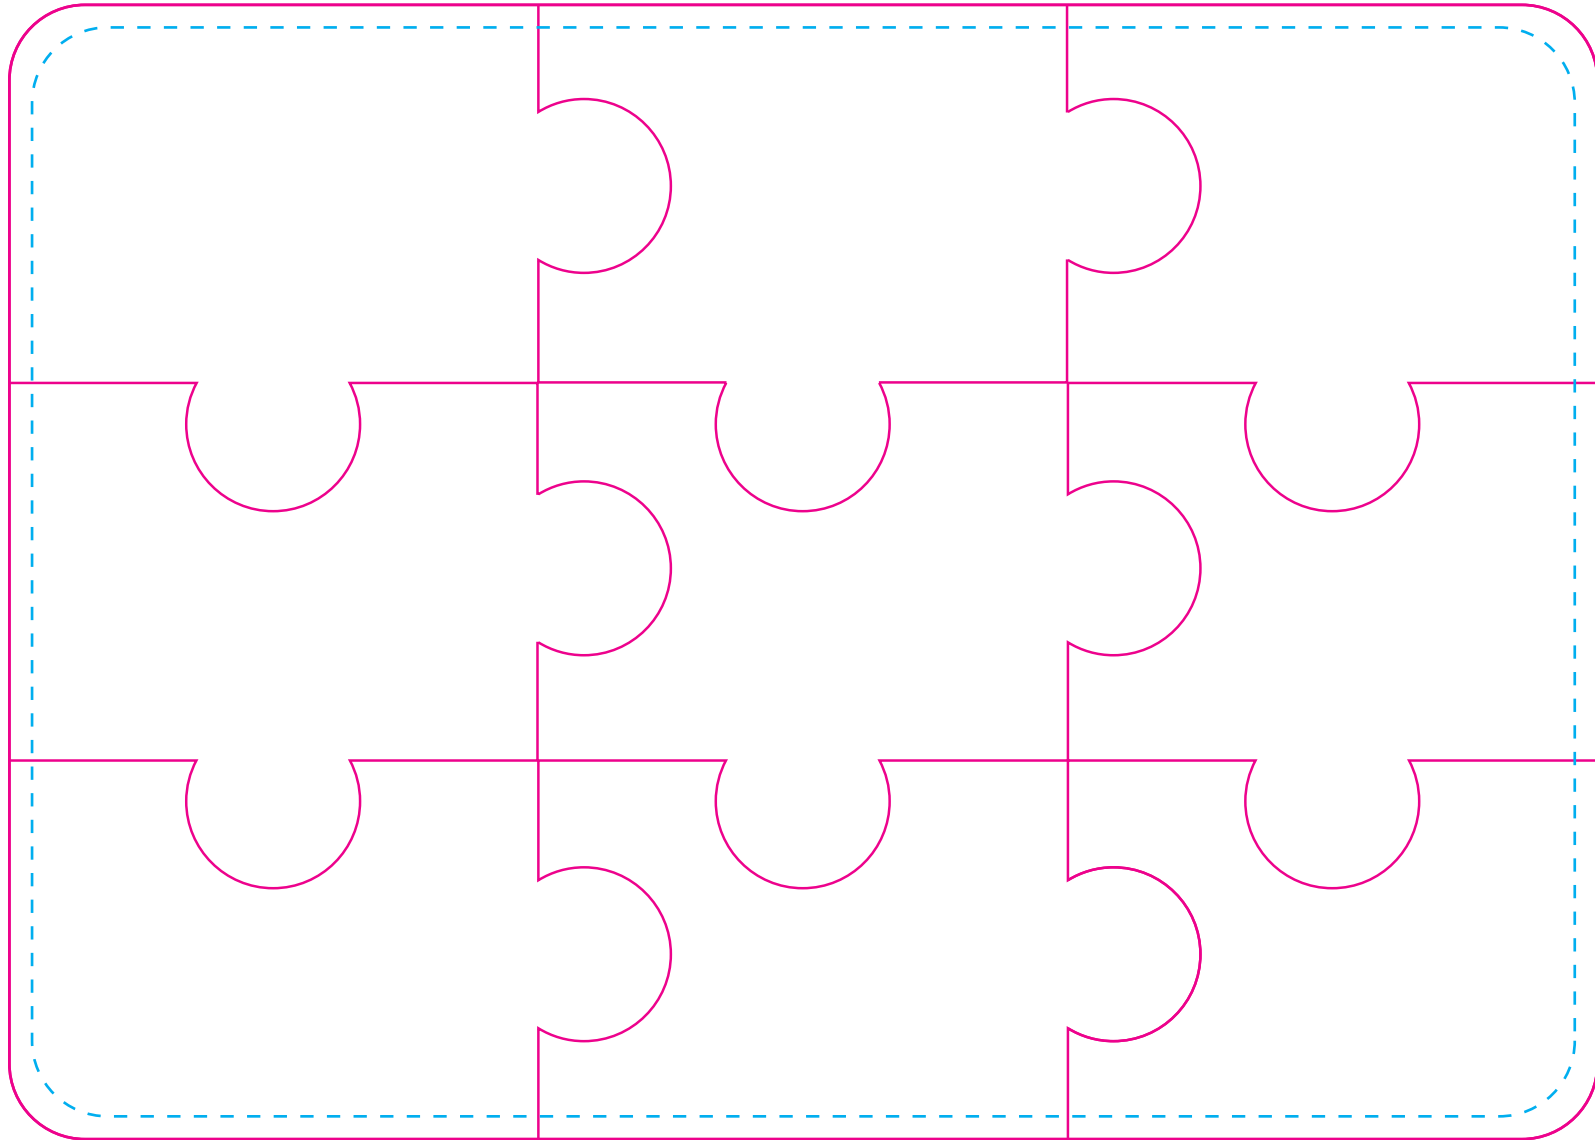

JIG1

Size 150mm x 210mm
10mm radius corners
Allow 2.5mm bleed off

1:1 Jigsaw